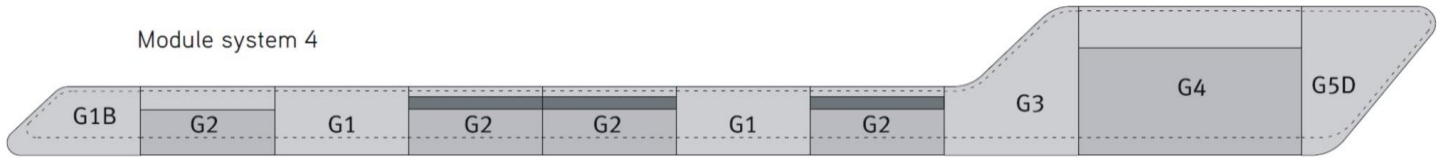

<i>larchwood with backrest</i>	$1,434.00	3	$4,302.00
		<i>concrete without backrest</i>	$684.00	1	$684.00
		<i>leatherette without backrest</i>	$1,593.00	3	$4,779.00
G4	SEAT	<i>larchwood without backrest</i>	$2,835.00	1	$2,835.00

Module system 4

		l	w	h						
ARPA	5	metric	0	1588	43	kg	0	$29,376.00	$31,947.00	
		inches	0	625	17	lbs	0			
								ea	quantity	ext
G2B	SEAT	<i>larchwood without backrest</i>						$1,437.00	1	$1,437.00
		<i>larchwood with backrest</i>						$846.00	3	$2,538.00
		<i>concrete without backrest</i>						$684.00	1	$684.00
		<i>leatherette without backrest</i>						$1,593.00	3	$4,779.00
G4B	SEAT	<i>larchwood without backrest</i>				hinged		$3,195.00	1	$3,195.00