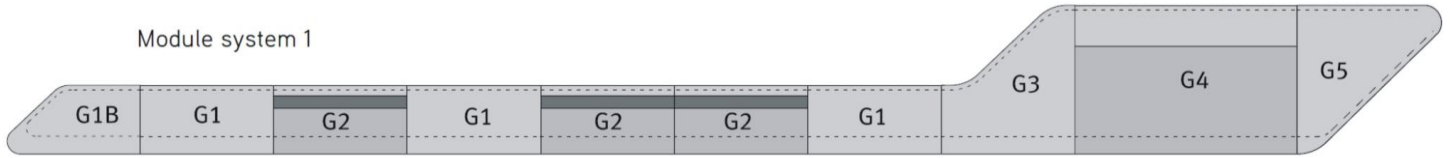

l	w	h				
ARPA	1	metric		1612	43	kg	0	$29,038.00	$31,608.00	
		inches		635	17	lbs	0			
								ea	quantity	ext
G2	SEAT	<i>larchwood without backrest</i>						$846.00	3	$2,538.00
		<i>larchwood with backrest</i>						$1,434.00	3	$4,302.00
		<i>concrete without backrest</i>						$684.00	3	$2,052.00
		<i>leatherette without backrest</i>						$1,593.00	3	$4,779.00
G4	SEAT	<i>larchwood without backrest</i>						$2,835.00	1	$2,835.00

Module system 1

				l	w	h				
ARPA	2	metric		0	1462	43	kg	0	$27,339.00	$29,703.00
		inches		0	576	17	lbs	0		
								ea	quantity	ext
G2	SEAT	<i>larchwood without backrest</i>						$846.00	1	$846.00
		<i>larchwood with backrest</i>						$1,434.00	3	$4,302.00
		<i>concrete without backrest</i>						$684.00	1	$684.00
		<i>leatherette without backrest</i>						$1,593.00	4	$6,372.00
G4	SEAT	<i>larchwood without backrest</i>						$2,835.00	1	$2,835.00