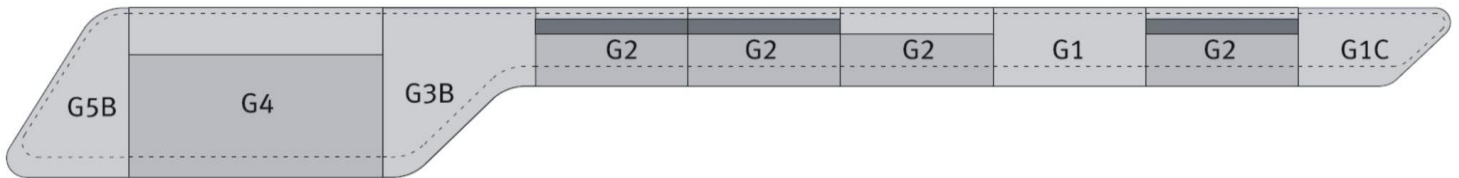

Module system 2

				l	w	h				
ARPA	3	metric		0	1550	43	kg	0	$29,028.00	$31,608.00
		inches		0	610	17	lbs	0		
								ea	quantity	ext
G2B	SEAT	<i>larchwood without backrest</i>						$1,437.00	3	$4,311.00
		<i>larchwood with backrest</i>						$846.00	3	$2,538.00
		<i>concrete without backrest</i>						$684.00	3	$2,052.00
		<i>leatherette without backrest</i>						$1,593.00	3	$4,779.00
G4B	SEAT	<i>larchwood without backrest</i>				hinged		$3,195.00	1	$3,195.00